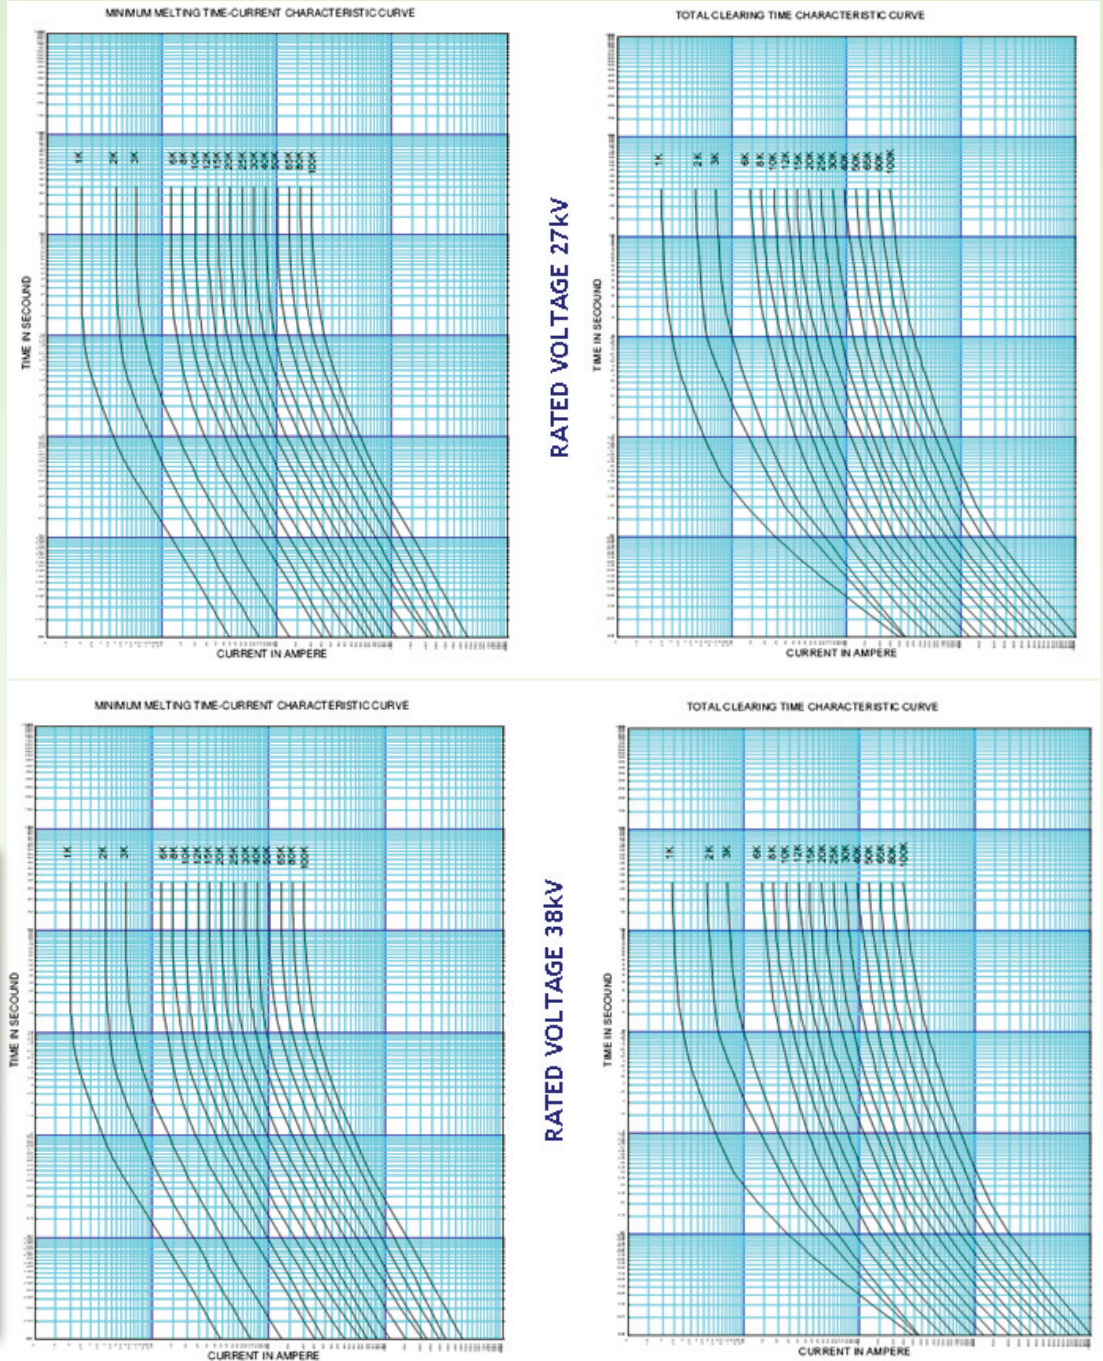

PRECISE HIGH VOLTAGE FUSE LINKS

PRECISE fuse links Time-Current Characteristics Curve

Authorized Dealer: