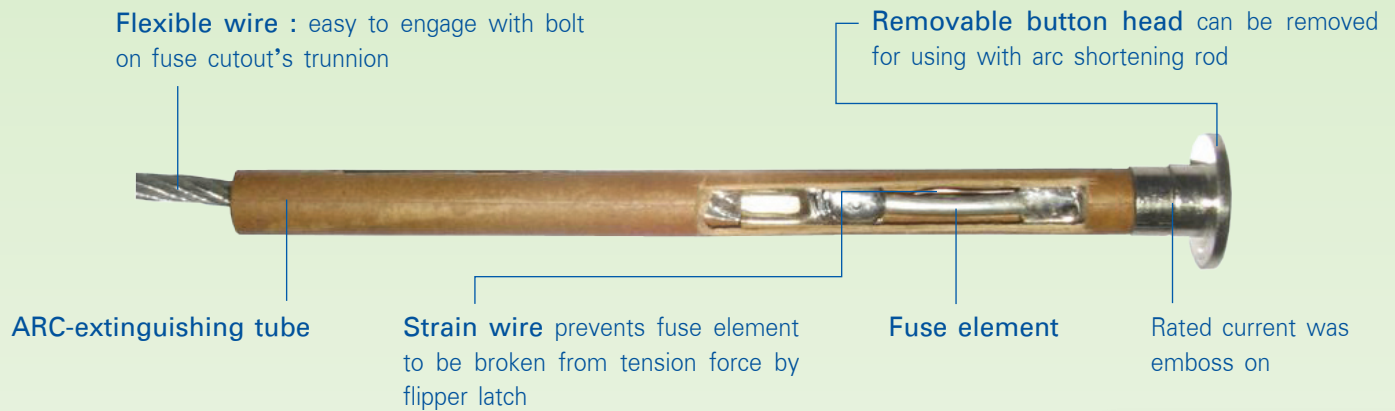

PRECISE HIGH VOLTAGE FUSE LINKS

FUSE LINKS TYPE K