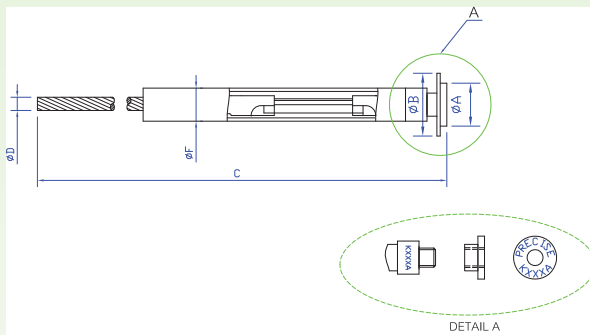

High Voltage Fuse Links